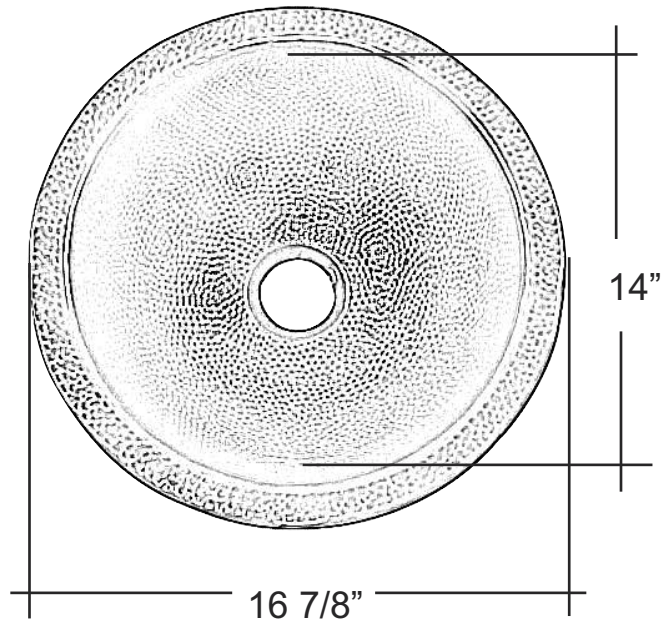

LARGE COPPER LAVATORY BOWL

Cat. No.
6733

W: 16 7/8"
D: 16 7/8"

Features:

- ▶ 18 Gauge Metal
- ▶ Self-rimming
- ▶ Round
- ▶ Includes Overflow and Drain Opening for Standard 1 1/4" Drain Fitting
- ▶ Also Available as Undermount (#6732)
- ▶ Copper is a Living Finish and will Patina Over Time
- ▶ Pewter will Not Patina Under Normal Circumstances

Finishes:

AC Hammered Antique Copper
PE Hammered Pewter

Compliance Certification
Material is consistent with
UNS C81100 Copper Casting
Alloy with respect to chemical
composition.

Interior Dimensions:

Basin Interior: 14" diameter
Basin Depth: 7"

Dimensions of fixture are nominal and may vary. Dimensions and specifications subject to change without notice.